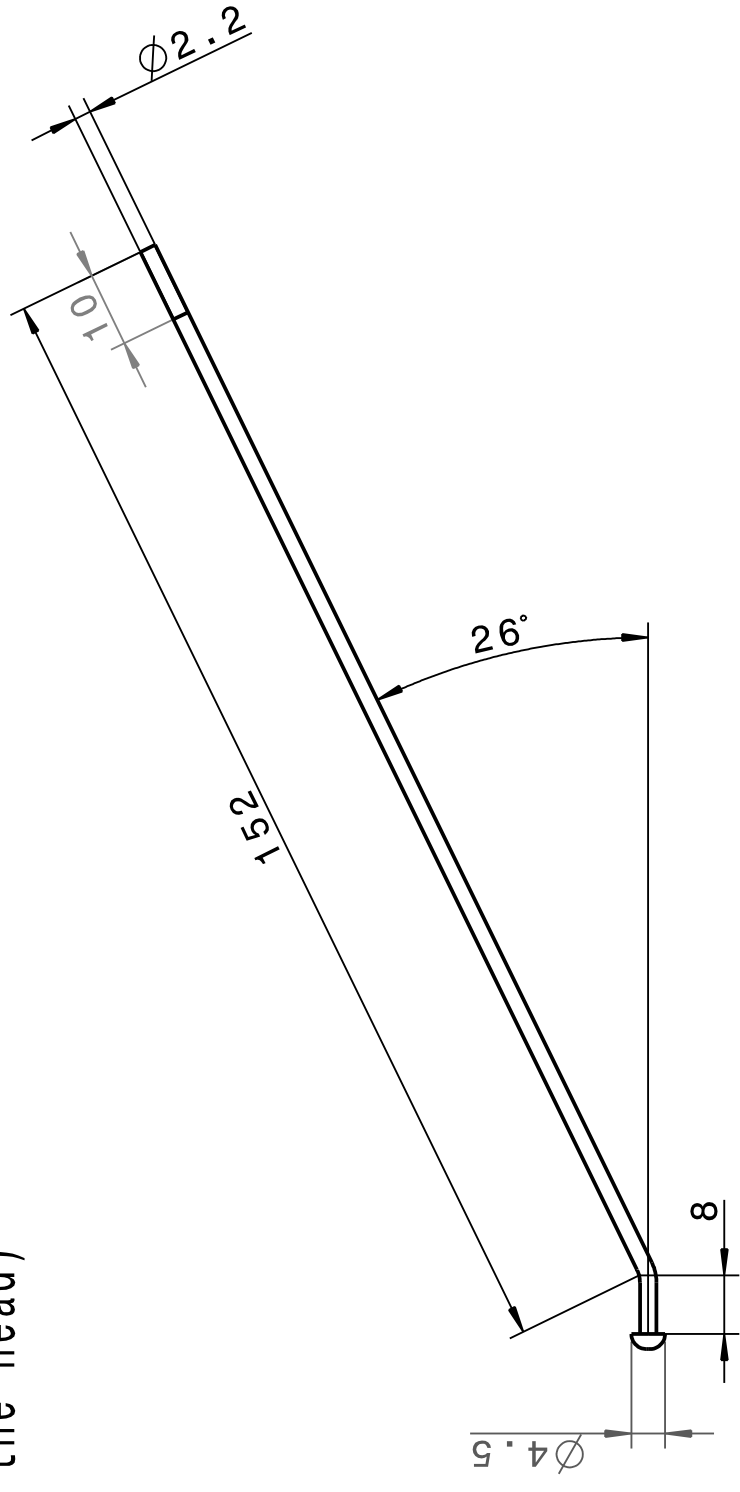

Unbended lenght of the  
spokes (from the head)  
is: 160mm

DRW_TC_Spokes		M 1:2	
		Material:	
		Rz 25	
	Date	Name	
	25.02.2013	Dennis	
	Quantity	50x	
	Crystalyte		
	TC_Spokes_26inch		
	Drawing_010		